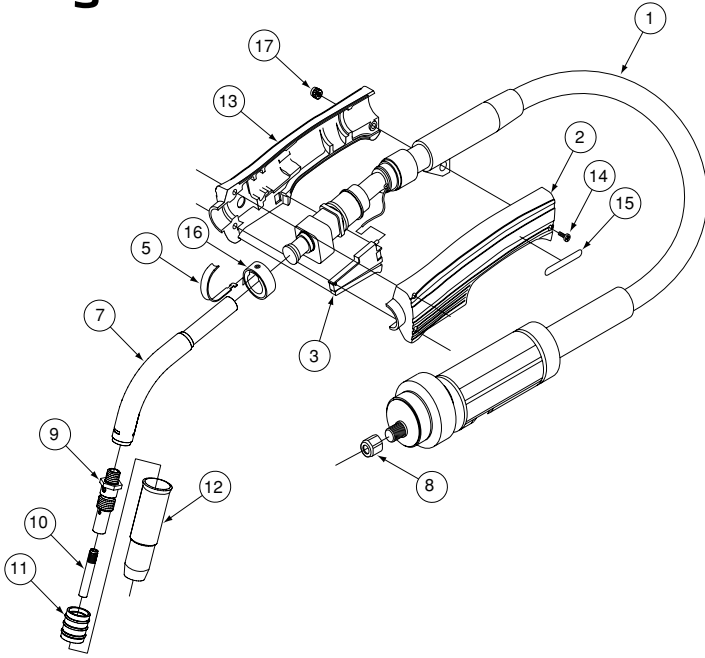

Magnum® 200 Fast-Mate

ITEM	DESCRIPTION	PART NUMBER	QTY.
Gun & Cable Asbly, Includes:		K498-1	
1	Connector Assembly	See Column B	1
2	Gun Housing (Left & Right)	9SG2090	1
3	Trigger Assembly	9SS21002	1
5	Hanger	9SM15693	1
7	Gun Tube Assembly	KP2028-1	1
8	Liner Nut	9SS18991	1
9	Gas Diffuser	Pg 36	1
10	Contact Tip	Pg 34	1
11	Slip on Nozzle Insulator	Pg 36	1
12	Gas Nozzle	Pg 35	1
14	Pan Head Screw	9SS18825-1	3
15	Decal (Logo)	9SS18750-4	1
16	Collar Assembly	9SS18831	1
17	Handle Nut	9SS18773	3
	Spring Boot Retainer	9SS24719-1	1
	Socket Key	9ST11563-4	1

Magnum Expendables page 34-37

ITEM	DESCRIPTION	PART NUMBER	QTY
Connector Assembly			
	[200 Amp, 10 ft. Cable] (L7996-5)	(NSS)	1
	[200 Amp, 15 ft. Cable] (L7996-6)	(NSS)	1
1	Incoming Connector Assembly	9SS19153-1	1
2	Connector Nut	9SS19067	1
4	Cable Handle	9SM15808	1
5	Cable Assembly (200 Amp, 15 ft. Cable)	9SL7761-12	1
7	Strain Relief Housing (200 Amp)	9SS18786-1	2
8	Strain Relief (200 Amp)	9SS18787-1	2
9	Gun Tube Connector Assembly, Includes:	9SS18655-1	1
	Gun Tube Connector	M15635-1	1
	"O" Ring	9ST13483-8	1
	Nozzle Clamp	9SS15921-1	1
	Clamping Screw	9ST14438	1
	Retaining Ring	9SS9776-7	1
12	Incoming Connector Nut	9SS19067	1
13	Boot Nut	9SS18930	1
17	Central Adapter Assembly	9SS18948-2	1
18	Collar Nut	9SS18929	1
19	Set Screw	9ST14731-19*	1
23	Spring Boot	9SS24676-2	2
25	Bushing	9SS24679-3	1