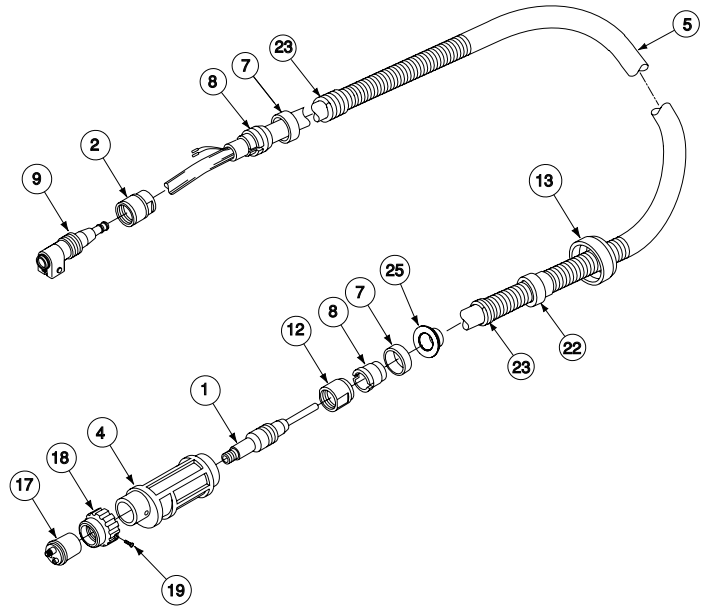

Magnum® 200 Fast-Mate

ITEM	DESCRIPTION	PART NUMBER	QTY.
Gun & Cable Asbly, Includes:		K498-1	
1	Connector Assembly	See Column B	1
2	Gun Housing (Left & Right)	9SG2090	1
3	Trigger Assembly	9SS21002	1
5	Hanger	9SM15693	1
7	Gun Tube Assembly	KP2028-1	1
8	Liner Nut	9SS18991	1
9	Gas Diffuser	Pg 36	1
10	Contact Tip	Pg 34	1
11	Slip on Nozzle Insulator	Pg 36	1
12	Gas Nozzle	Pg 35	1
14	Pan Head Screw	9SS18825-1	3
15	Decal (Logo)	9SS18750-4	1
16	Collar Assembly	9SS18831	1
17	Handle Nut	9SS18773	3
	Spring Boot Retainer	9SS24719-1	1
	Socket Key	9ST11563-4	1

Magnum Expendables page 34-37

ITEM	DESCRIPTION	PART NUMBER	QTY
Connector Assembly			
	[200 Amp, 10 ft. Cable] (L7996-5)	(NSS)	1
	[200 Amp, 15 ft. Cable] (L7996-6)	(NSS)	1
1	Incoming Connector Assembly	9SS19153-1	1
2	Connector Nut	9SS19067	1
4	Cable Handle	9SM15808	1
5	Cable Assembly (200 Amp, 15 ft. Cable)	9SL7761-12	1
7	Strain Relief Housing (200 Amp)	9SS18786-1	2
8	Strain Relief (200 Amp)	9SS18787-1	2
9	Gun Tube Connector Assembly, Includes:	9SS18655-1	1
	Gun Tube Connector	M15635-1	1
	"O" Ring	9ST13483-8	1
	Nozzle Clamp	9SS15921-1	1
	Clamping Screw	9ST14438	1
	Retaining Ring	9SS9776-7	1
12	Incoming Connector Nut	9SS19067	1
13	Boot Nut	9SS18930	1
17	Central Adapter Assembly	9SS18948-2	1
18	Collar Nut	9SS18929	1
19	Set Screw	9ST14731-19*	1
23	Spring Boot	9SS24676-2	2
25	Bushing	9SS24679-3	1